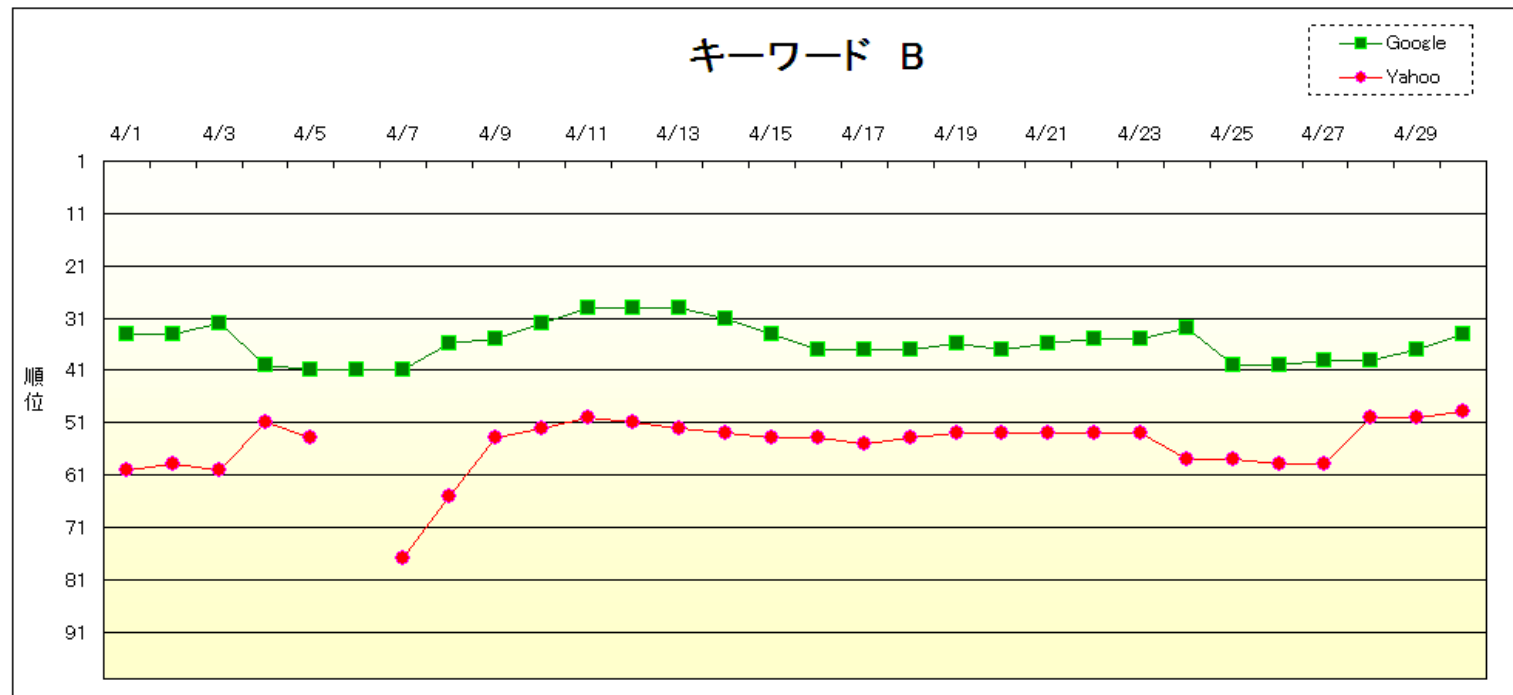

# ■ 日別順位推移

キーワード: キーワード A

対象URL : <http://www.XXX.co.jp/>

|      | 4月順位   |       |
|------|--------|-------|
|      | Google | Yahoo |
| 4/1  | 48     | 51    |
| 4/2  | 48     | 51    |
| 4/3  | 48     | 50    |
| 4/4  | 50     | 51    |
| 4/5  | 49     | 42    |
| 4/6  | 50     |       |
| 4/7  | 50     | 50    |
| 4/8  | 40     | 67    |
| 4/9  | 40     | 67    |
| 4/10 | 40     | 54    |
| 4/11 | 41     | 52    |
| 4/12 | 42     | 52    |
| 4/13 | 42     | 55    |
| 4/14 | 41     | 55    |
| 4/15 | 42     | 56    |
| 4/16 | 44     | 53    |
| 4/17 | 43     | 54    |
| 4/18 | 41     | 55    |
| 4/19 | 41     | 55    |
| 4/20 | 41     | 55    |
| 4/21 | 45     | 55    |
| 4/22 | 46     | 55    |
| 4/23 | 47     | 55    |
| 4/24 | 46     | 55    |
| 4/25 | 47     | 61    |
| 4/26 | 46     | 63    |
| 4/27 | 45     | 63    |
| 4/28 | 45     | 62    |
| 4/29 | 45     | 63    |
| 4/30 | 44     | 62    |

# 日別順位推移

キーワード: キーワード B

対象URL : <http://www.XXX.co.jp/>

|      | 4月順位   |       |
|------|--------|-------|
|      | Google | Yahoo |
| 4/1  | 34     | 60    |
| 4/2  | 34     | 59    |
| 4/3  | 32     | 60    |
| 4/4  | 40     | 51    |
| 4/5  | 41     | 54    |
| 4/6  | 41     |       |
| 4/7  | 41     | 77    |
| 4/8  | 36     | 65    |
| 4/9  | 35     | 54    |
| 4/10 | 32     | 52    |
| 4/11 | 29     | 50    |
| 4/12 | 29     | 51    |
| 4/13 | 29     | 52    |
| 4/14 | 31     | 53    |
| 4/15 | 34     | 54    |
| 4/16 | 37     | 54    |
| 4/17 | 37     | 55    |
| 4/18 | 37     | 54    |
| 4/19 | 36     | 53    |
| 4/20 | 37     | 53    |
| 4/21 | 36     | 53    |
| 4/22 | 35     | 53    |
| 4/23 | 35     | 53    |
| 4/24 | 33     | 58    |
| 4/25 | 40     | 58    |
| 4/26 | 40     | 59    |
| 4/27 | 39     | 59    |
| 4/28 | 39     | 50    |
| 4/29 | 37     | 50    |
| 4/30 | 34     | 49    |